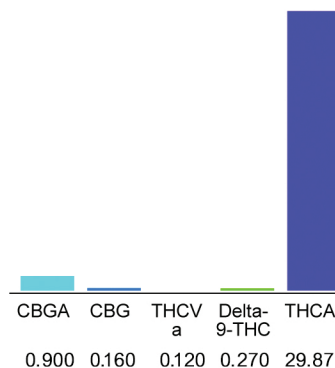

Cannabinoid Profile by HPLC

0.27%

Delta-9-THC

0.00%

CBD

30.09%

Total Cannabinoids

Cannabinoid	% wt	mg/g
CBGA	0.800	8.00
CBG	0.140	1.40
THCVa	0.120	1.20
Delta-9-THC	0.220	2.20
THCA	29.87	298.70
Total Cannabinoids	31.15	311.5
Calculated Total THC	26.41	264.01
Calculated CBD Yield	0.06	0.61

Calculated Total THC = Delta-9-THC + 0.877 * THCA
 Calculated Maximum CBD Yield = CBD + 0.877 * CBDA

THCa Certified Analysis
 1308 E Colorado Blvd Unit #3196
 Pasadena, CA 91106

thcacrtdanalysis.com | thcacrtdanalysis@gmail.com