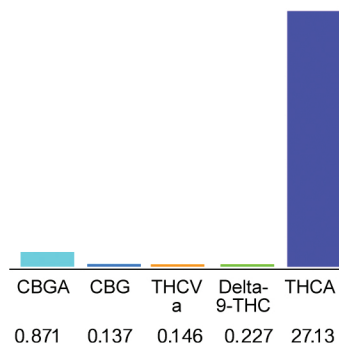

Cannabinoid Profile by HPLC

0.22%

Delta-9-THC

0.00%

CBD

28.51%

Total Cannabinoids

Cannabinoid	% wt	mg/g
CBGA	0.871	8.71
CBG	0.137	1.37
THCVa	0.146	1.46
Delta-9-THC	0.227	2.27
THCA	27.13	271.30
Total Cannabinoids	28.51	285.11
Calculated Total THC	24.02	240.20
Calculated CBD Yield	0.00	0.00

Calculated Total THC = Delta-9-THC + 0.877 * THCA
 Calculated Maximum CBD Yield = CBD + 0.877 * CBDA

THCa Certified Analysis
 1308 E Colorado Blvd Unit #3196
 Pasadena, CA 91106

thcacrertifiedanalysis.com | thcacrertifiedanalysis@gmail.com