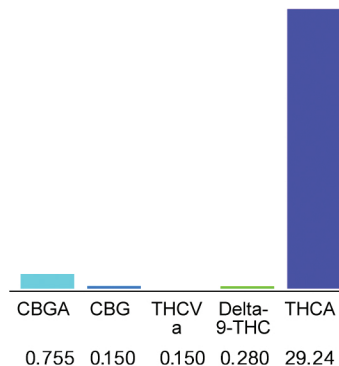

Azure Remedies LLC

Sample 242-345-599

Customer Name

Sample Submitted: 01-05-2024; Report Date: 01-13-2024

Churro Cheesecake THCa Flower

Plant Material: Hemp Flower

Sample Image

Cannabinoid Profile

Cannabinoid Profile by HPLC

0.28%

Delta-9-THC

0.00%

CBD

30.57%

Total Cannabinoids

Cannabinoid	% wt	mg/g
CBGA	0.755	7.55
CBG	0.150	1.50
THCVa	0.150	1.50
Delta-9-THC	0.280	2.80
THCA	29.24	292.40
Total Cannabinoids	30.575	305.57
Calculated Total THC	25.92	252.92
Calculated CBD Yield	0.00	0.00
Calculated Total THC = Delta-9-THC + 0.877 * THCA		
Calculated Maximum CBD Yield = CBD + 0.877 * CBDA		