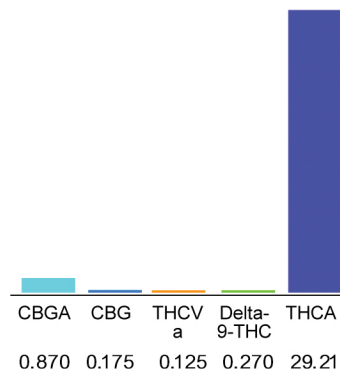

Azure Remedies LLC

Sample 242-346-245

Customer Name

Sample Submitted: 01-07-2024; Report Date: 01-17-2024

Jet Fuel Gelato THCa Flower

Plant Material: Hemp Flower

Sample Image

Cannabinoid Profile

Cannabinoid Profile by HPLC

0.27%

Delta-9-THC

0.00%

CBD

30.65%

Total Cannabinoids

Cannabinoid	% wt	mg/g
CBGA	0.870	8.70
CBG	0.175	1.75
THCVa	0.125	1.25
Delta-9-THC	0.270	2.70
THCA	29.21	292.10
Total Cannabinoids	30.65	306.50
Calculated Total THC	25.88	258.87
Calculated CBD Yield	0.00	0.00

Calculated Total THC = Delta-9-THC + 0.877 * THCA
 Calculated Maximum CBD Yield = CBD + 0.877 * CBDA

THCa Certified Analysis
 1308 E Colorado Blvd Unit #3196
 Pasadena, CA 91106

thcacrertifiedanalysis.com | thcacrertifiedanalysis@gmail.com