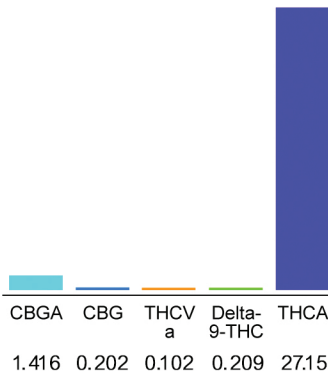

Azure Remedies LLC

Sample 242-464-267

Customer Name

Sample Submitted: 01-07-2024; Report Date: 01-17-2024

Plumpz THCa Flower

Plant Material: Hemp Flower

Sample Image

Cannabinoid Profile

Cannabinoid Profile by HPLC

0.20%

Delta-9-THC

0.00%

CBD

29.07%

Total Cannabinoids

Cannabinoid	% wt	mg/g
CBGA	1.416	14.16
CBG	0.202	2.02
THCVa	0.102	1.02
Delta-9-THC	0.209	2.09
THCA	27.15	271.5
Total Cannabinoids	29.07	290.7
Calculated Total THC	24.01	240.10
Calculated CBD Yield		
Calculated Total THC = Delta-9-THC + 0.877 * THCA		
Calculated Maximum CBD Yield = CBD + 0.877 * CBDA		